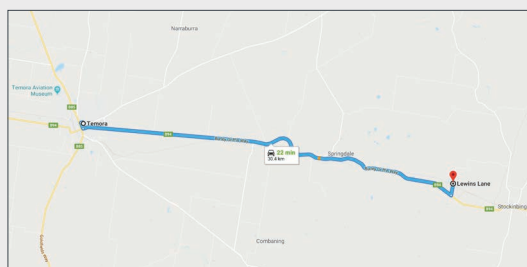

#### LOCATION

GPS: -34.48777, 147.8416

#### Directions from Temora:

- Head east on Burley Griffin Way/B94
- After 27.1km, turn left onto Lewins Lane
- Follow the signs to the trial entry

#### LOCATION

GPS: -36.10525, 146.06752

#### LOCATION

GPS: -37.62415, 142.76908