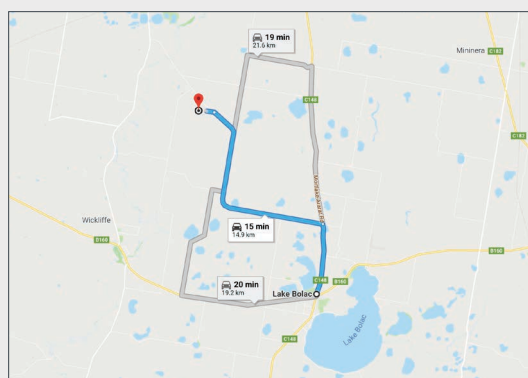

#### LOCATION

GPS: -36.10525, 146.06752

### ALL GROWERS, ADVISORS AND INDUSTRY PERSONNEL ARE WELCOME TO ATTEND

**Location:** Lake Bolac

**Date:** Tuesday, 9 October 2018

**Time:** 9.30am arrival for 10am start  
Concludes with lunch provided at 1pm

#### LOCATION

GPS: -37.62415, 142.76908

#### Directions from Lake Bolac:

- Head north on Mortlake-Ararat Rd C148
- After 3.74km, turn left onto Back Bolac Rd
- After 6.06km, turn left onto Taylors Rd
- After 3.48km, turn right onto Settlement Rd
- After 2.68km, turn right at the end of the line of trees
- After 1.12km, turn left into the paddock
- The trial site will be 500m in from the gate