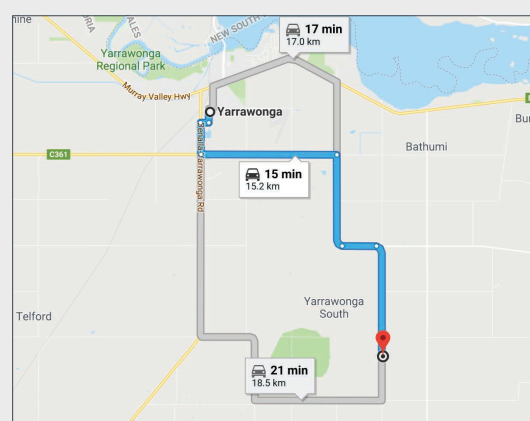

#### Directions from Temora:

- Head east on Burley Griffin Way/B94
- After 27.1km, turn left onto Lewins Lane
- Follow the signs to the trial entry

### ALL GROWERS, ADVISORS AND INDUSTRY PERSONNEL ARE WELCOME TO ATTEND

**Location:** Yarrawonga

**Date:** Thursday, 27 September 2018

**Time:** 9.30am arrival for 10am start  
Concludes with lunch provided at 1pm

#### LOCATION

GPS: -36.10525, 146.06752

#### LOCATION

GPS: -37.62415, 142.76908