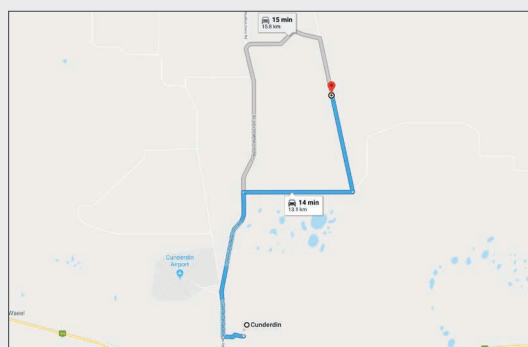

Please RSVP with any dietary requirements at: truflex.com.au/#RegisterHere

LOCATION

GPS: -31.565430, 117.272479

Directions from Cunderdin:

- Head north on Cunderdin-Wyalkatchem Rd
- After 5.54km, turn right onto Three Mile Gate Rd
- After 3.75km, turn left onto Rabbit Proof Fence Rd N
- After 3.40km, the Wantfa main site is on the left (northern most gate)
- Truflex super site is 100m from gate on the right, other trial is 300m from gate directly in front

Please RSVP with any dietary requirements at: truflex.com.au/#RegisterHere

LOCATION

GPS: -30.129968, 115.487443

Directions from Dandaragan:

- Head west on Badgingarra Rd
- After 32.0km, turn left onto N W Rd
- After 7.88km, turn right onto Brand Hwy
- After 20.4km, turn right onto Marchagee Tack
- After 6.06km, turn left onto Mazza Rd
- After 7.56km, turn right onto Tootbardie Rd
- After 2.00km, the site entry will be on the right
- Turn left after entry and the trial site will be 615m ahead

LOCATION

GPS: -33.603607, 121.781406

Directions from Esperance:

- Head north on Coolgardie-Esperance Hwy for 28km
- Turn right and the trial site will be on the left

INVITATION

TRUFLEX® CANOLA WITH ROUNDUP READY® TECHNOLOGY LAUNCH FIELD DAY

Please RSVP with any dietary requirements at: truflex.com.au/#RegisterHere

LOCATION

GPS: -34.509115, 117.438161

Directions from Kendenup:

- Head west on Beverly Rd
- After 3.06km, turn right onto Albany Hwy/State Route 30
- After 100m, turn left onto Martagallup Rd
- After 4.30km, turn left onto Mallawillup Rd
- After 7.93km, the farm entry will be on the left
- Follow the road for 5.05km, and turn a sharp right to enter the paddock on the right
- The trial site will be 290m ahead, about 50m out from the fenceline