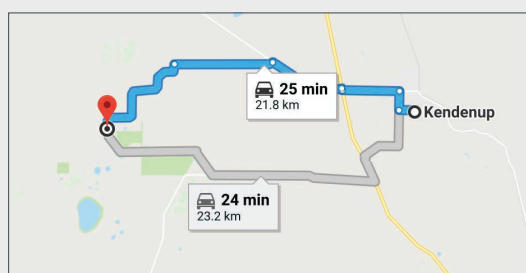

LOCATION

GPS: -33.603607, 121.781406

Directions from Esperance:

- Head north on Coolgardie-Esperance Hwy for 28km
- Turn right and the trial site will be on the left

INVITATION

TRUFLEX® CANOLA WITH ROUNDUP READY® TECHNOLOGY LAUNCH FIELD DAY

Please RSVP with any dietary requirements at: truflex.com.au/#RegisterHere

LOCATION

GPS: -34.509115, 117.438161

Directions from Kendenup:

- Head west on Beverly Rd
- After 3.06km, turn right onto Albany Hwy/State Route 30
- After 100m, turn left onto Martagallup Rd
- After 4.30km, turn left onto Mallawillup Rd
- After 7.93km, the farm entry will be on the left
- Follow the road for 5.05km, and turn a sharp right to enter the paddock on the right
- The trial site will be 290m ahead, about 50m out from the fenceline