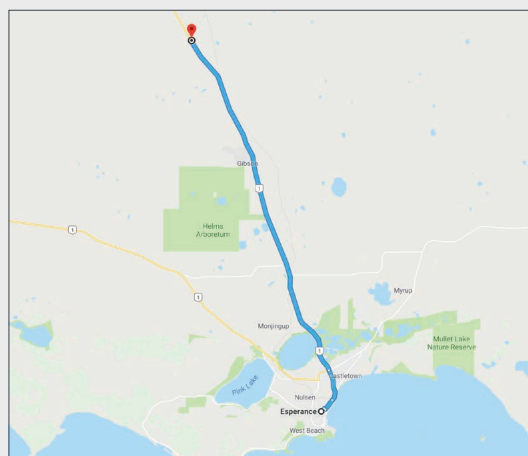

Please RSVP with any dietary requirements at: truflex.com.au/#RegisterHere

LOCATION

GPS: -30.129968, 115.487443

Directions from Dandaragan:

- Head west on Badgingarra Rd
- After 32.0km, turn left onto N W Rd
- After 7.88km, turn right onto Brand Hwy
- After 20.4km, turn right onto Marchagee Tack
- After 6.06km, turn left onto Mazza Rd
- After 7.56km, turn right onto Tootbardie Rd
- After 2.00km, the site entry will be on the right
- Turn left after entry and the trial site will be 615m ahead

ALL GROWERS, ADVISORS AND INDUSTRY PERSONNEL ARE WELCOME TO ATTEND

Location: Esperance Downs Research Station

Date: Wednesday, 26 September 2018

Time: 9.30am arrival for 10am start
Concludes with lunch provided at 1pm

LOCATION

GPS: -33.603607, 121.781406

Directions from Esperance:

- Head north on Coolgardie-Esperance Hwy for 28km
- Turn right and the trial site will be on the left

INVITATION

TRUFLEX® CANOLA WITH ROUNDUP READY® TECHNOLOGY LAUNCH FIELD DAY

Please RSVP with any dietary requirements at: truflex.com.au/#RegisterHere

LOCATION

GPS: -34.509115, 117.438161

Directions from Kendenup:

- Head west on Beverly Rd
- After 3.06km, turn right onto Albany Hwy/State Route 30
- After 100m, turn left onto Martagallup Rd
- After 4.30km, turn left onto Mallawillup Rd
- After 7.93km, the farm entry will be on the left
- Follow the road for 5.05km, and turn a sharp right to enter the paddock on the right
- The trial site will be 290m ahead, about 50m out from the fenceline