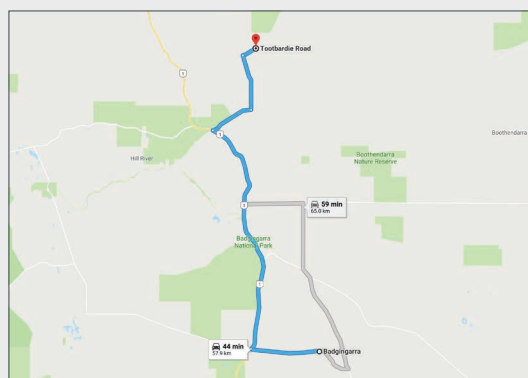

Please RSVP with any dietary requirements at: truflex.com.au/#RegisterHere

LOCATION

GPS: -31.565430, 117.272479

Directions from Cunderdin:

- Head north on Cunderdin-Wyalkatchem Rd
- After 5.54km, turn right onto Three Mile Gate Rd
- After 3.75km, turn left onto Rabbit Proof Fence Rd N
- After 3.40km, the Wantfa main site is on the left (northern most gate)
- Truflex super site is 100m from gate on the right, other trial is 300m from gate directly in front

Please RSVP with any dietary requirements at: truflex.com.au/#RegisterHere

LOCATION

GPS: -30.129968, 115.487443

Directions from Dandaragan:

- Head west on Badgingarra Rd
- After 32.0km, turn left onto N W Rd
- After 7.88km, turn right onto Brand Hwy
- After 20.4km, turn right onto Marchagee Tack
- After 6.06km, turn left onto Mazza Rd
- After 7.56km, turn right onto Tootbardie Rd
- After 2.00km, the site entry will be on the right
- Turn left after entry and the trial site will be 615m ahead

LOCATION

GPS: -33.603607, 121.781406

Directions from Esperance:

- Head north on Coolgardie-Esperance Hwy for 28km
- Turn right and the trial site will be on the left

INVITATION

TRUFLEX® CANOLA WITH ROUNDUP READY® TECHNOLOGY LAUNCH FIELD DAY

Please RSVP with any dietary requirements at: truflex.com.au/#RegisterHere

LOCATION

GPS: -34.509115, 117.438161

Directions from Kendenup:

- Head west on Beverly Rd
- After 3.06km, turn right onto Albany Hwy/State Route 30
- After 100m, turn left onto Martagallup Rd
- After 4.30km, turn left onto Mallawillup Rd
- After 7.93km, the farm entry will be on the left
- Follow the road for 5.05km, and turn a sharp right to enter the paddock on the right
- The trial site will be 290m ahead, about 50m out from the fenceline